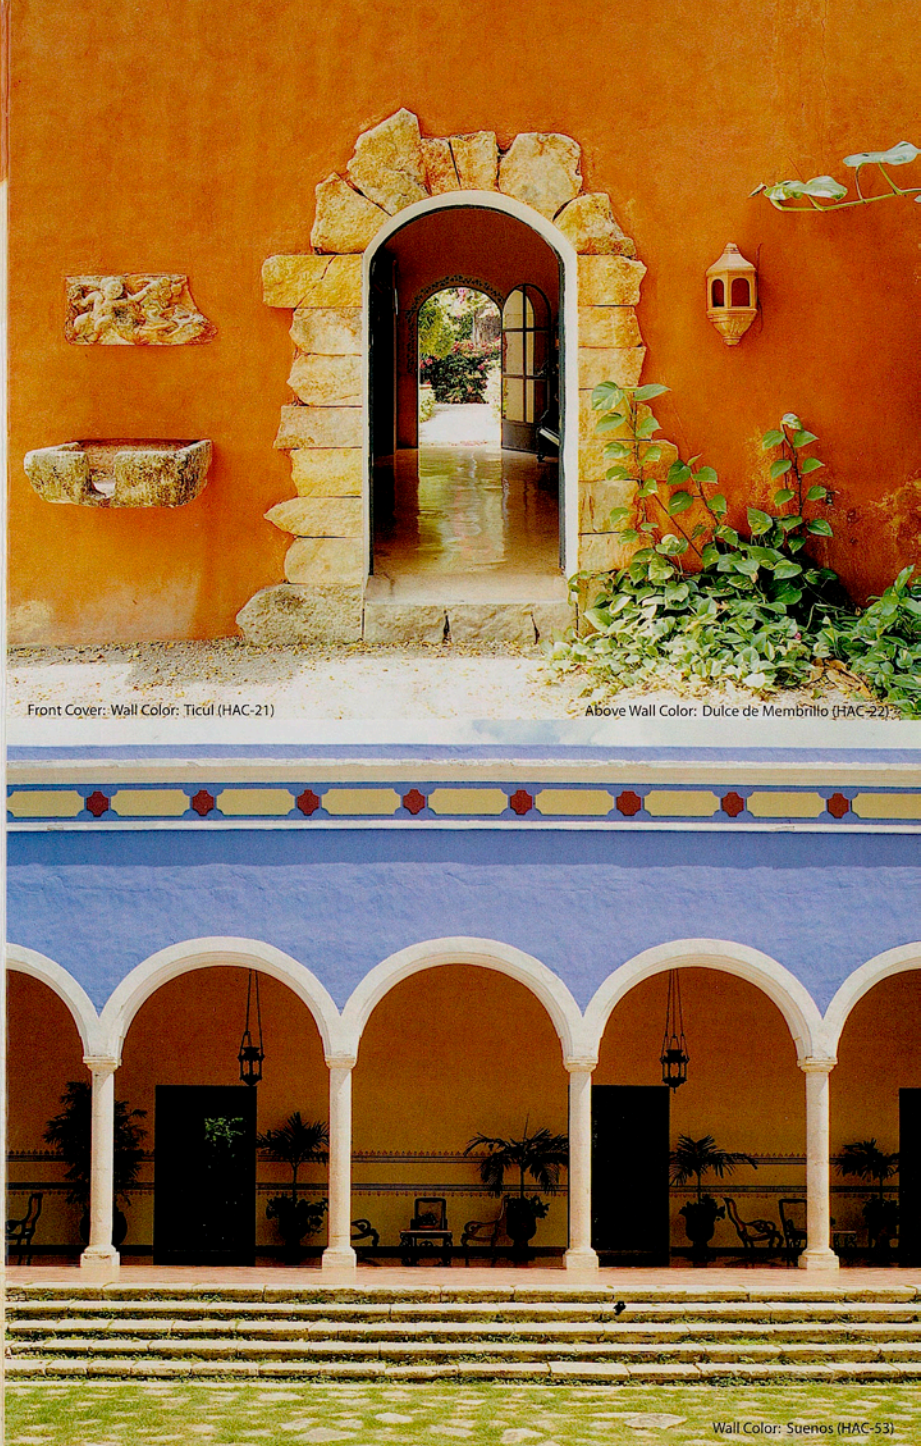

MORE?

See even more beautiful Hacienda style rooms and colors by ordering the Hacienda Idea Card packet. Inside you will find ten 5 x 7 idea cards showcasing a Hacienda style room with a large swatch of the paint color on the back. Order yours today: www.voiceofcolor.com/hacienda

HACIENDA STYLE

Alluring colors that reflect the rustic elegance of Mexico's old-world country estates.

THE VOICE OF COLOR®

PITTSBURGH® PAINTS

Front Cover: Wall Color: Ticul (HAC-21)

Above Wall Color: Dulce de Membrillo (HAC-22)